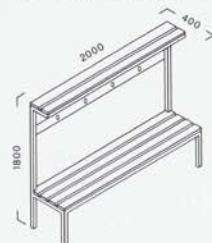

DP 1 2 9 2

Dim. mm 2000x400x1800h