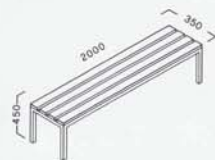

DP 1 2 9 0

Dim. mm 2000x350x450h